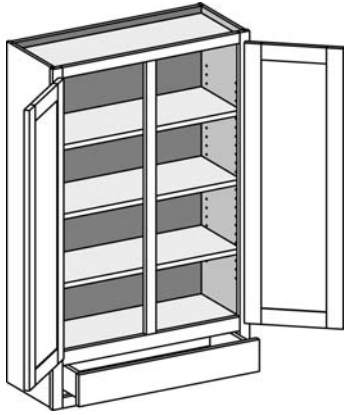

- Craftsman Line only
- 12-1/2 Deep

Wall 1 Drawer

AVAILABLE OPTIONS

EXT	EXP	FL	MI	STR	FT	FTRA
✓	STD	✓	✓	✓		

Cabinet Code

Cabinet Notes and Information

W1D1553	<ul style="list-style-type: none"> • Craftsman Line only • 12-1/2 Deep • 65" high unit has four shelves • Drawer front may be slab if under the minimum size for a given drawer front design
W1D1853	
W1D2153	
W1D2453	
W1D1559	
W1D1859	
W1D2159	
W1D2459	
W1D1565	
W1D1865	
W1D2165	
W1D2465	

Wall 1 Drawer

AVAILABLE OPTIONS

EXT	EXP	FL	MI	STR	FT	FTRA
✓	STD	✓	✓			

Cabinet Code	Cabinet Notes and Information
W1D2753	<ul style="list-style-type: none"> • Craftsman Line only • 12-1/2 Deep • 65" high unit has four shelves • Drawer front may be slab if under the minimum size for a given drawer front design
W1D3053	
W1D3353	
W1D3653	
W1D2759	
W1D3059	
W1D3359	
W1D3659	
W1D2765	
W1D3065	
W1D3365	
W1D3665	