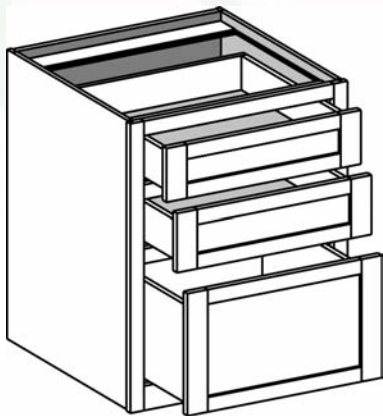

Desk Base 3 Drawers

AVAILABLE OPTIONS

EXT	EXP	FL	MI	STR	FT	FTRA
✓	✓	✓			STD	

Cabinet Code

Cabinet Notes and Information

DB3D1529.5

DB3D1829.5

DB3D2129.5

DB3D2429.5

- Craftsman Line only
- Available 21" or 24" deep. Must specify on order.
- 2-1/2" high flush toe
- Unfinished interiors only
- Bottom drawer designed to accommodate Pendaflex files /racks (not included)