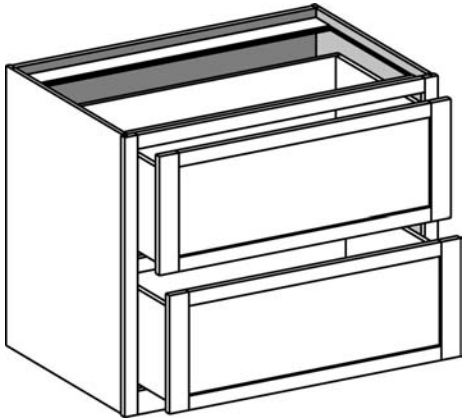

Desk Drawer Support Left (or Right)

AVAILABLE OPTIONS

EXT	EXP	FL	MI	STR	FT	FTRA
	STD	✓	STD			

Cabinet Code	Cabinet Notes and Information
DDSL2134.5	<ul style="list-style-type: none"> • Craftsman Line only
DDSL2434.5	
DDSL2134.5	<ul style="list-style-type: none"> • Left Shown • Bottom can be trimmed to custom height • Support leg only, desk shown is not included • Exposed edge is banded with matching specie veneer
DDSL2434.5	

Lateral File Two Drawer

AVAILABLE OPTIONS

EXT	EXP	FL	MI	STR	FT	FTRA
	✓	✓	✓			

Cabinet Code	Cabinet Notes and Information
LF2D3029.5	<ul style="list-style-type: none"> • Craftsman Line only • 2-1/2" high flush toe • Unfinished interiors only • 24" deep cabinet has 21" deep interior (to accommodate shallow drawers for laterally hanging files) • Full extension interlocking drawer glides
LF2D3629.5	