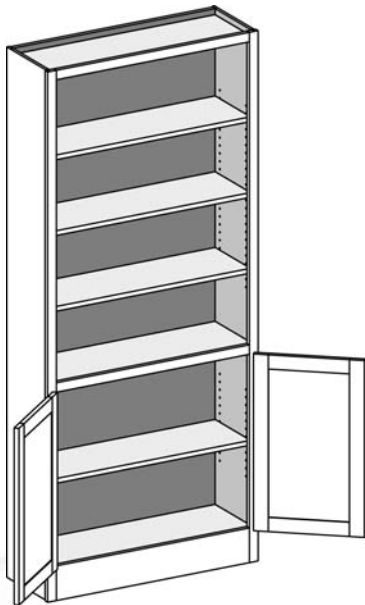

Other Room Cabinet w / Butt Doors

AVAILABLE OPTIONS

EXT	EXP	FL	MI	STR	FT	FTRA
✓	STD	✓	STD	✓	STD	✓

Cabinet Code

Cabinet Notes and Information

ORC2484
ORC2784
ORC3084
ORC3384
ORC3684
ORC2490
ORC2790
ORC3090
ORC3390
ORC3690
ORC2496
ORC2796
ORC3096
ORC3396
ORC3696

- Craftsman Line only
- 12-1/2" Deep
- Doors on top section are optional and must be specified (interior will still be matching as standard)
- Lower door section aligns with 34-1/2" base cabinets