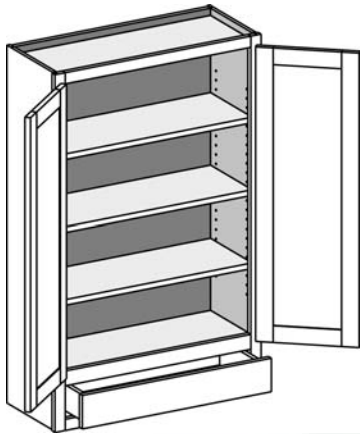

- Craftsman Line only
- 12-1/2 Deep

Wall 1 Drawer

AVAILABLE OPTIONS

EXT	EXP	FL	MI	STR	FT	FTRA
✓	STD	✓	✓	✓		

Cabinet Code

Cabinet Notes and Information

W1D1553	<ul style="list-style-type: none"> • Craftsman Line only • 12-1/2 Deep • 65" high unit has four shelves • Drawer front may be slab if under the minimum size for a given drawer front design
W1D1853	
W1D2153	
W1D2453	
W1D1559	
W1D1859	
W1D2159	
W1D2459	
W1D1565	
W1D1865	
W1D2165	
W1D2465	

Wall 1 Drawer

AVAILABLE OPTIONS

EXT	EXP	FL	MI	STR	FT	FTRA
✓	STD	✓	✓			

Cabinet Code	Cabinet Notes and Information
W1D2753	<ul style="list-style-type: none"> • Craftsman Line only • 12-1/2 Deep • 65" high unit has four shelves • Drawer front may be slab if under the minimum size for a given drawer front design
W1D3053	
W1D3353	
W1D3653	
W1D2759	
W1D3059	
W1D3359	
W1D3659	
W1D2765	
W1D3065	
W1D3365	
W1D3665	

Wall 1 Drawer w/ Butt Doors

AVAILABLE OPTIONS

EXT	EXP	FL	MI	STR	FT	FTRA
✓	STD	✓	✓	✓		

Cabinet Code

Cabinet Notes and Information

W1D2453BD	<ul style="list-style-type: none"> • Craftsman Line only • 12-1/2 Deep • 65" high unit has four shelves • Drawer front may be slab if under the minimum size for a given drawer front design
W1D2753BD	
W1D3053BD	
W1D3353BD	
W1D3653BD	
W1D2459BD	
W1D2759BD	
W1D3059BD	
W1D3359BD	
W1D3659BD	
W1D2465BD	
W1D2765BD	
W1D3065BD	
W1D3365BD	
W1D3665BD	