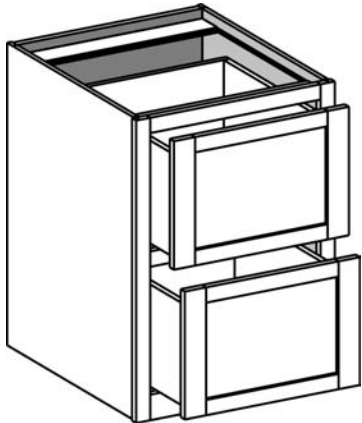

DB1829.5

- Available 21" or 24" deep. Must specify on order.

DB2129.5

DB2429.5

- 2-1/2" high flush toe

Desk Base w / Butt Doors

AVAILABLE OPTIONS

EXT	EXP	FL	MI	STR	FT	FTRA
✓	✓	✓	✓		STD	

Cabinet Code

Cabinet Notes and Information

DB2429.5BD

- Craftsman Line only
- Available 21" or 24" deep. Must specify on order.
- 2-1/2" high flush toe

Desk Base Two Drawers

AVAILABLE OPTIONS

EXT	EXP	FL	MI	STR	FT	FTRA
✓	✓	✓			STD	