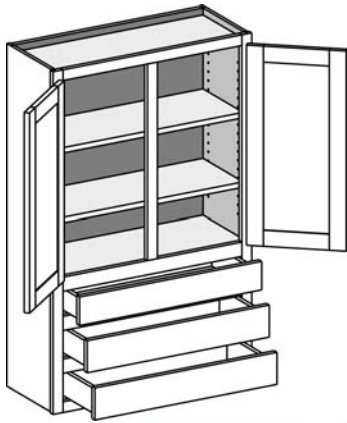

Wall 1 Drawer w/ Butt Doors

AVAILABLE OPTIONS

EXT	EXP	FL	MI	STR	FT	FTRA
✓	STD	✓	✓	✓		

Cabinet Code

Cabinet Notes and Information

W1D2453BD	<ul style="list-style-type: none"> • Craftsman Line only • 12-1/2 Deep • 65" high unit has four shelves • Drawer front may be slab if under the minimum size for a given drawer front design
W1D2753BD	
W1D3053BD	
W1D3353BD	
W1D3653BD	
W1D2459BD	
W1D2759BD	
W1D3059BD	
W1D3359BD	
W1D3659BD	
W1D2465BD	
W1D2765BD	
W1D3065BD	
W1D3365BD	
W1D3665BD	

Wall 3 Drawer

AVAILABLE OPTIONS

EXT	EXP	FL	MI	STR	FT	FTRA
✓	STD	✓	✓	✓		

Cabinet Code

Cabinet Notes and Information

W3D1553	<ul style="list-style-type: none"> • Craftsman Line only • 12-1/2 Deep • 65" high unit has four shelves • Drawer front may be slab if under the minimum size for a given drawer front design
W3D1853	
W3D2153	
W3D2453	
W3D1559	
W3D1859	
W3D2159	
W3D2459	
W3D1565	
W3D1865	
W3D2165	
W3D2465	

Wall 3 Drawer

AVAILABLE OPTIONS

EXT	EXP	FL	MI	STR	FT	FTRA
✓	STD	✓	✓			

Cabinet Code

Cabinet Notes and Information

W3D2753	<ul style="list-style-type: none"> • Craftsman Line only • 12-1/2 Deep • 65" high unit has four shelves • Drawer front may be slab if under the minimum size for a given drawer front design
W3D3053	
W3D3353	
W3D3653	
W3D2759	
W3D3059	
W3D3359	
W3D3659	
W3D2765	
W3D3065	
W3D3365	
W3D3665	