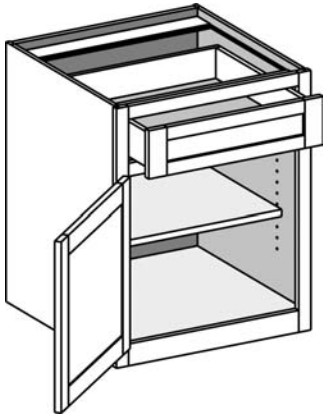

Desk Base

AVAILABLE OPTIONS

EXT	EXP	FL	MI	STR	FT	FTRA
✓	✓	✓	✓		STD	

Cabinet Code

Cabinet Notes and Information

DB1229.5

- Craftsman Line only

DB1529.5

DB1829.5

- Available 21" or 24" deep. Must specify on order.

DB2129.5

DB2429.5

- 2-1/2" high flush toe

Desk Base w / Butt Doors

AVAILABLE OPTIONS

EXT	EXP	FL	MI	STR	FT	FTRA
✓	✓	✓	✓		STD	

Cabinet Code

Cabinet Notes and Information

DB2429.5BD

- Craftsman Line only
- Available 21" or 24" deep. Must specify on order.
- 2-1/2" high flush toe

Desk Base Two Drawers

AVAILABLE OPTIONS

EXT	EXP	FL	MI	STR	FT	FTRA
✓	✓	✓			STD	