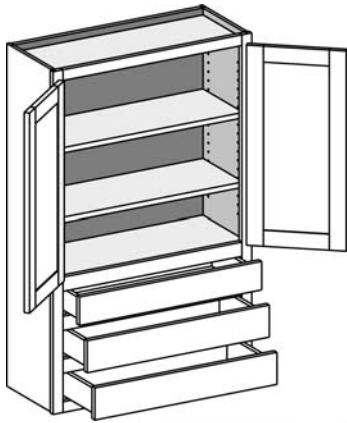

Wall 3 Drawer

AVAILABLE OPTIONS

EXT	EXP	FL	MI	STR	FT	FTRA
✓	STD	✓	✓	✓		

Cabinet Code

Cabinet Notes and Information

W3D1553	<ul style="list-style-type: none"> • Craftsman Line only • 12-1/2 Deep • 65" high unit has four shelves • Drawer front may be slab if under the minimum size for a given drawer front design
W3D1853	
W3D2153	
W3D2453	
W3D1559	
W3D1859	
W3D2159	
W3D2459	
W3D1565	
W3D1865	
W3D2165	
W3D2465	

Wall 3 Drawer

AVAILABLE OPTIONS

EXT	EXP	FL	MI	STR	FT	FTRA
✓	STD	✓	✓			

Cabinet Code

Cabinet Notes and Information

W3D2753	<ul style="list-style-type: none"> • Craftsman Line only • 12-1/2 Deep • 65" high unit has four shelves • Drawer front may be slab if under the minimum size for a given drawer front design
W3D3053	
W3D3353	
W3D3653	
W3D2759	
W3D3059	
W3D3359	
W3D3659	
W3D2765	
W3D3065	
W3D3365	
W3D3665	

Wall 3 Drawer w/ Butt Doors

AVAILABLE OPTIONS

EXT	EXP	FL	MI	STR	FT	FTRA
✓	STD	✓	✓	✓		

Cabinet Code	Cabinet Notes and Information
W3D2453BD	<ul style="list-style-type: none"> • Craftsman Line only • 12-1/2 Deep • 65" high unit has four shelves • Drawer front may be slab if under the minimum size for a given drawer front design
W3D2753BD	
W3D3053BD	
W3D3353BD	
W3D3653BD	
W3D2459BD	
W3D2759BD	
W3D3059BD	
W3D3359BD	
W3D3659BD	
W3D2465BD	
W3D2765BD	
W3D3065BD	
W3D3365BD	
W3D3665BD	