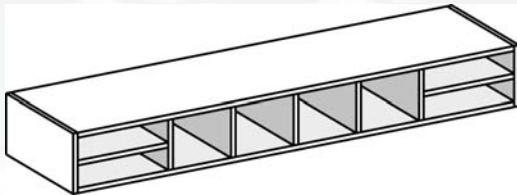

Letter File Slot – 45” and 48” Wide

AVAILABLE OPTIONS

EXT	EXP	FL	MI	STR	FT	FTRA
	STD		STD			

Cabinet Code	Cabinet Notes and Information
LFS456	• Craftsman Line only • ½” matching specie doweled plywood construction • Recessed back design for custom depth modification (by client) • Exposed edge is banded with matching specie veneer
LFS486