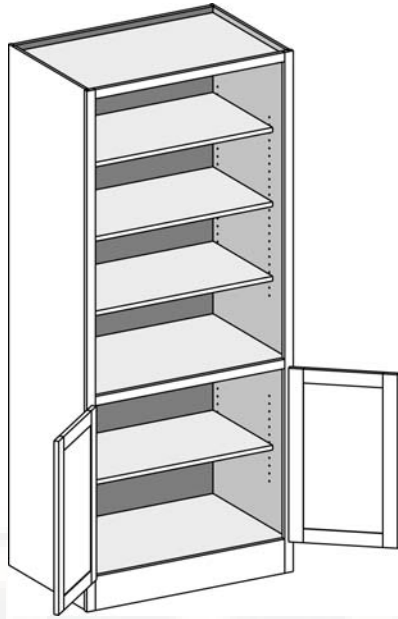

Other Room Cabinet Deep w / Butt Doors

AVAILABLE OPTIONS

EXT	EXP	FL	MI	STR	FT	FTRA
✓	STD	✓	STD	✓	STD	✓

Cabinet Code

Cabinet Notes and Information

ORCD2484	• Craftsman Line only • 24" Deep • Doors on top section are optional and must be specified (interior will still be matching as standard) • Lower door section aligns with 34-1/2" base cabinets
ORCD2784	
ORCD3084	
ORCD3384	
ORCD3684	
ORCD2490	
ORCD2790	
ORCD3090	
ORCD3390	
ORCD3690	
ORCD2496	
ORCD2796	
ORCD3096	
ORCD3396	
ORCD3696