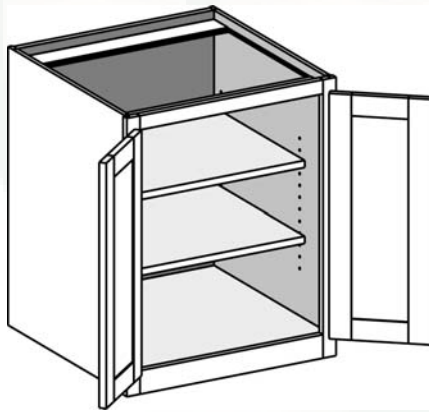

DB3D2429.5

- Craftsman Line only
- Available 21" or 24" deep. Must specify on order.
- 2-1/2" high flush toe
- Unfinished interiors only
- Bottom drawer designed to accommodate Pendaflex files /racks (not included)

Desk Base Full Door

AVAILABLE OPTIONS

EXT	EXP	FL	MI	STR	FT	FTRA
✓	✓	✓	✓	✓	STD	

Cabinet Code

Cabinet Notes and Information

DBFD1229.5
 DBFD1529.5
 DBFD1829.5
 DBFD2129.5
 DBFD2429.5

- Craftsman Line only
- Available 21" or 24" deep. Must specify on order.
- 2-1/2" high flush toe

Desk Base Full Door w / Butt Doors

AVAILABLE OPTIONS

EXT	EXP	FL	MI	STR	FT	FTRA
✓	✓	✓	✓	✓	STD	

Cabinet Code

Cabinet Notes and Information

DBFD2429.5BD

- Craftsman Line only
- Available 21" or 24" deep. Must specify on order.
- 2-1/2" high flush toe