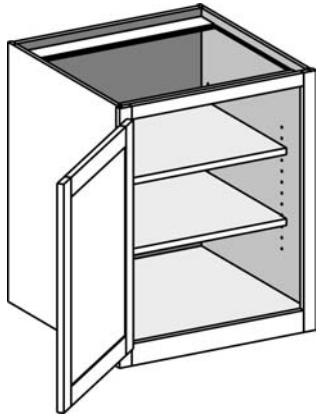

Desk Base Full Door

AVAILABLE OPTIONS

EXT	EXP	FL	MI	STR	FT	FTRA
✓	✓	✓	✓	✓	STD	

Cabinet Code

Cabinet Notes and Information

DBFD1229.5
DBFD1529.5
DBFD1829.5
DBFD2129.5
DBFD2429.5

- Craftsman Line only
- Available 21" or 24" deep. Must specify on order.
- 2-1/2" high flush toe