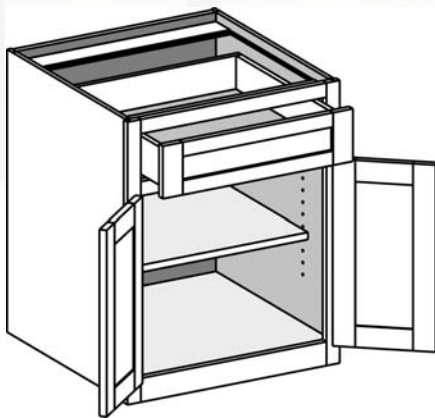

DB1829.5

- Available 21" or 24" deep. Must specify on order.

DB2129.5

DB2429.5

- 2-1/2" high flush toe

Desk Base w / Butt Doors

AVAILABLE OPTIONS

EXT	EXP	FL	MI	STR	FT	FTRA
✓	✓	✓	✓		STD	

Cabinet Code

Cabinet Notes and Information

DB2429.5BD

- Craftsman Line only
- Available 21" or 24" deep. Must specify on order.
- 2-1/2" high flush toe

Desk Base Two Drawers

AVAILABLE OPTIONS

EXT	EXP	FL	MI	STR	FT	FTRA
✓	✓	✓			STD	